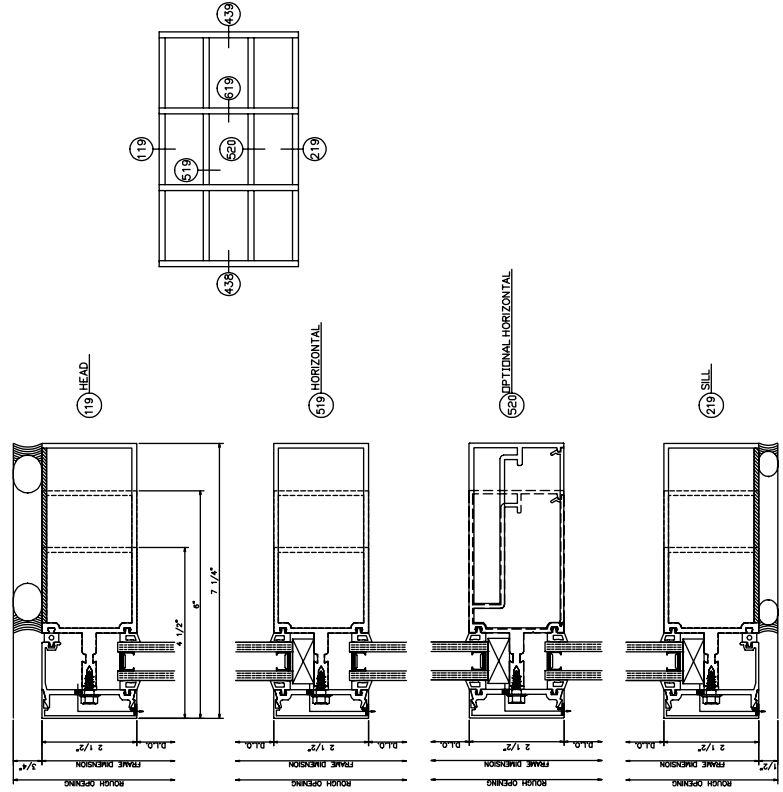

**2-1/2" 5600 Structural Glazed**  
2-1/2" x 4-1/2", 6", 7-1/4"

**2-1/2" 5600 Center Tongue**  
2-1/2" x 4-1/2", 6", 7-1/4"